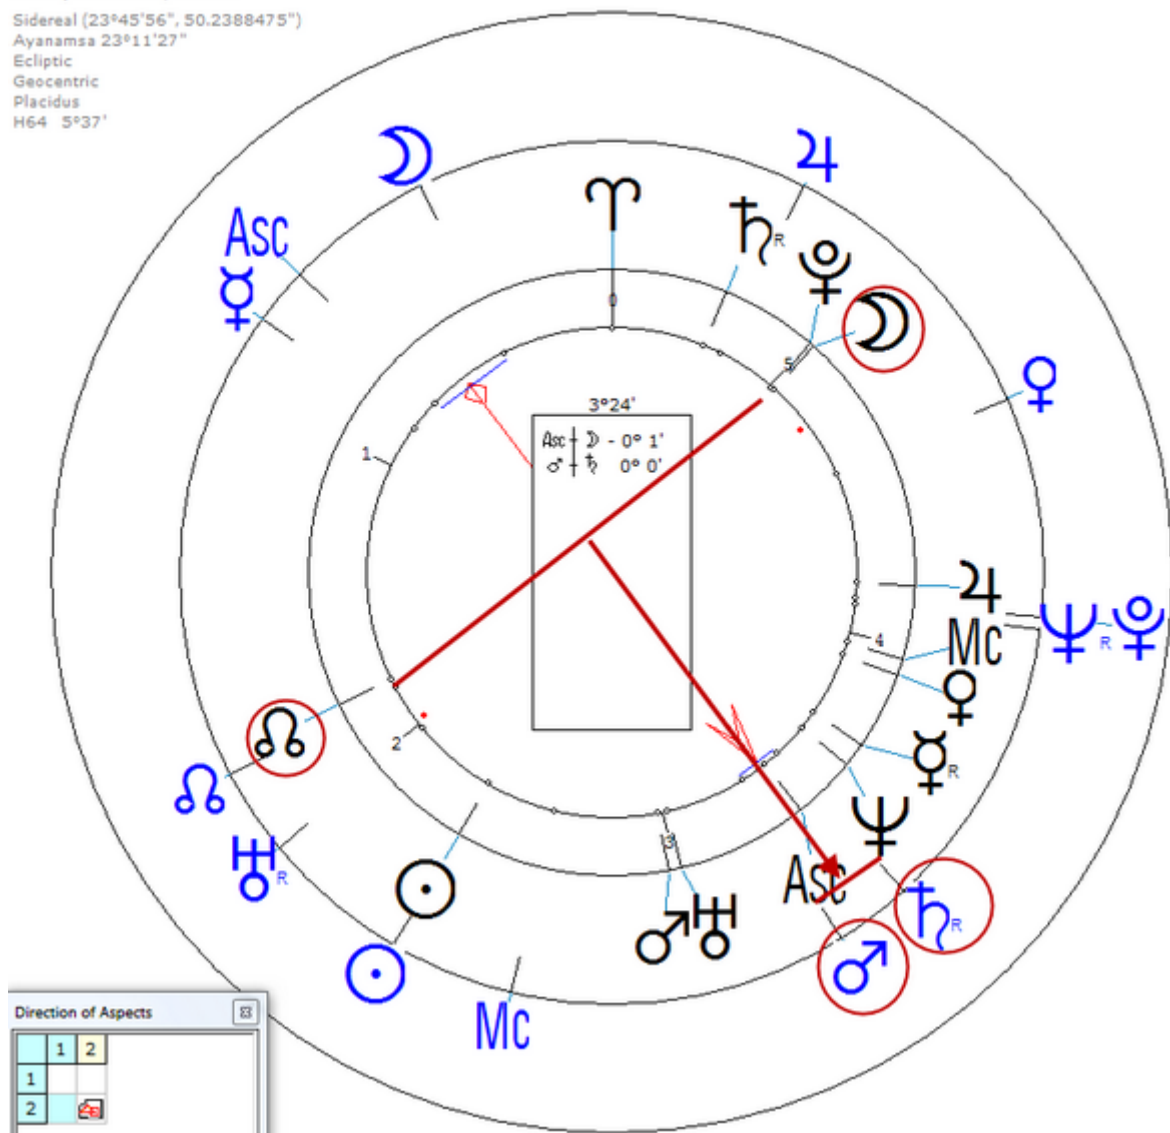

Habert, Philippe

22 August 1958 at 22:45 (= 10:45 PM)Neuilly sur Seine, France, 48n53, 2e16

French husband of Claude Chirac, the daughter of the Prime Minister.

<https://www.astro.com/astro-databank/Habert,_Philippe>

Death by Suicide 5 April 1993 in Paris (Apparent suicide by pill overdose, age 34)

Solar Return (Harmonic 64)

Solar $\♂/\hbar = \text{D}_n/\delta_n$

Solar $\text{D} = \text{Solar } \delta\delta = \delta_n$

Solar $\text{♀} = \text{♀}_n/\Psi_n$ (pill)

Habert, Philippe
22 August 1958 Fri 22:45 (GMT+1) 48n53 2e16
Neuilly sur Seine, France
Sidereal (23°45'56", 50.2388475")
Ayanamsa 23°11'27"
Ecliptic
Geocentric
Placidus
H64 5°37'